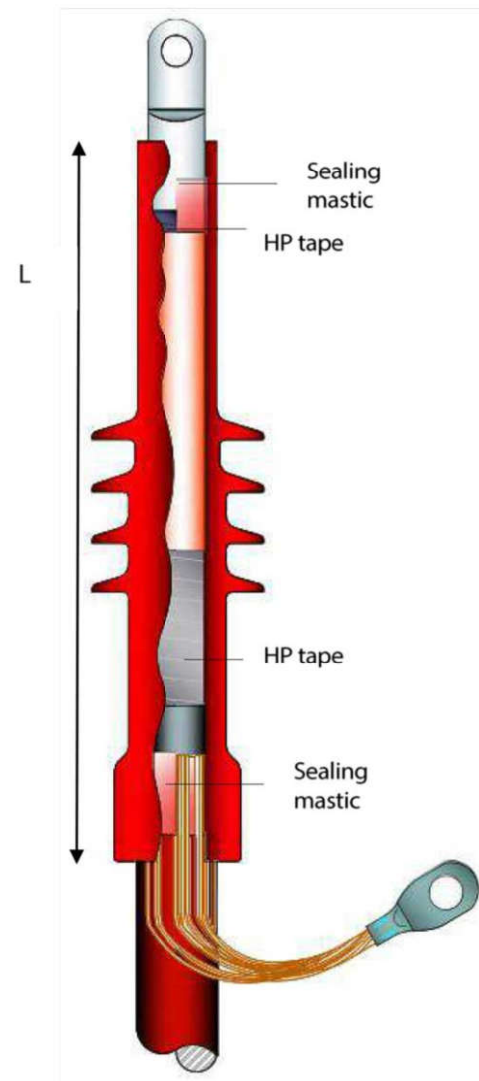

MEDIUM VOLTAGE TERMINATION – PUSH ON SOLUTION UP TO 24 KV

ECOLD STEI 24

Kit components

- Insulator
- High permittivity stress control tape
- Water sealing mastic
- Lubricating grease
- Earthing lug
- PVC tape, abrasive cloth, cleaning tissue and gloves, installation instruction
- Conductor lug (optional)
- Silicone tape (**)

(**) Only for installation of lugs after the insulator positioning.

Sheds N°	L max [mm]	Outer shed max [mm]
4	≈320	≈80

STEI_024_REV1, ED. 03/15 - COPYING AND REPRODUCTION RIGHTS RESERVED.

power cable accessories

Elcon Megarad S.p.A.

Via Nazionale, 110 - 83030 Arcella (AV) Italy - Tel. +39 0825 6077 - Fax +39 0825607782
www.elconmegarad.com - elcon@elconmegarad.com